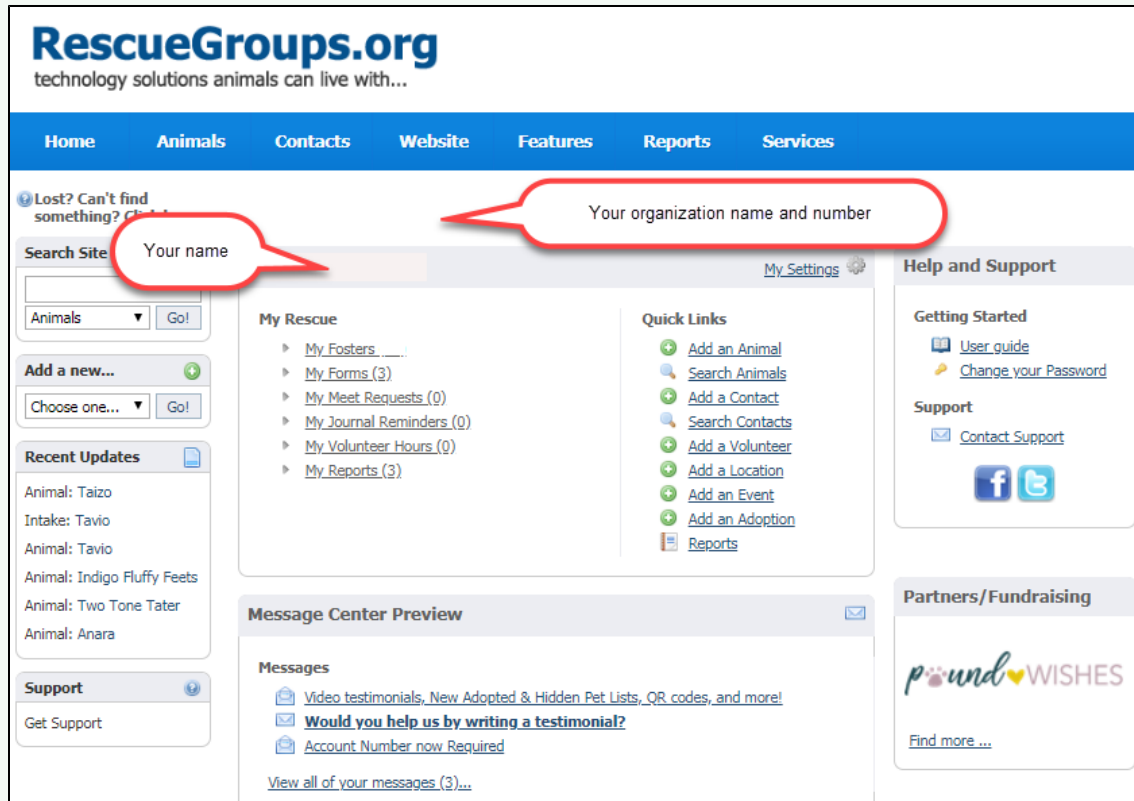

# Logging in to your RescueGroups.org account

If you're brand new to RescueGroups.org, welcome aboard! This is the place to start. We've made it easy to log in to all your services from your RescueGroups.org account.

## Where do I find it?

Browse to <https://rescuegroups.org> and click the **Login** button at the top of the page.

The first time you log in, you must enter your login information and then you will be taken to your account dashboard. After your first time, if you haven't logged out, you'll automatically arrive at your account screen. The account screen displayed differs depending on what services you have. When you add a service, your account dashboard may change as a result.

 If you normally logged in to your account using the Pet Adoption Portal, or by going to **the Management Interface**, we've simplified things! Log in to your account at <https://rescuegroups.org>.