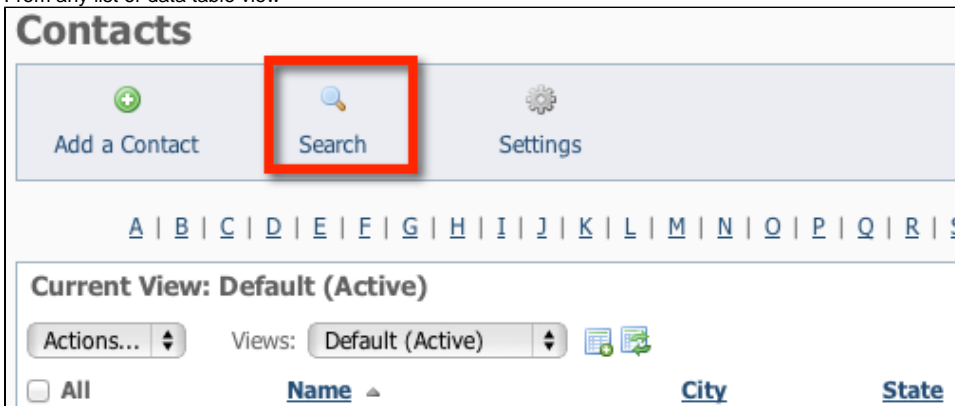

# Searching your account Content v1

You can search for animals or contacts in several areas of your account:

- From the **Home** page:
  - From the **Quick Links**

- From the left navigation bar:

- From any list or data table view