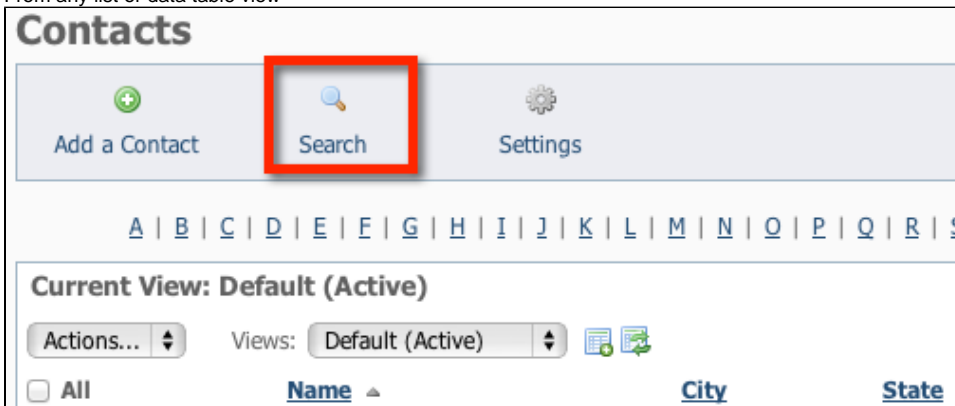

Searching your account Content v1

You can search for animals or contacts in several areas of your account:

- From the **Home** page:
 - From the **Quick Links**

- From the left navigation bar:

- From any list or data table view