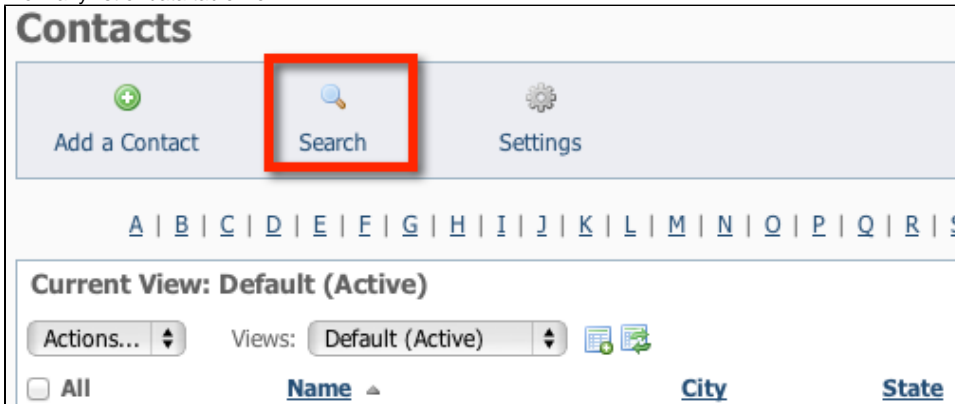

Searching your account Content v1

You can search for animals or contacts in several areas of your account:

- From the **Home** page:
 - From the **Quick Links**

- From the left navigation bar:

- From any list or data table view