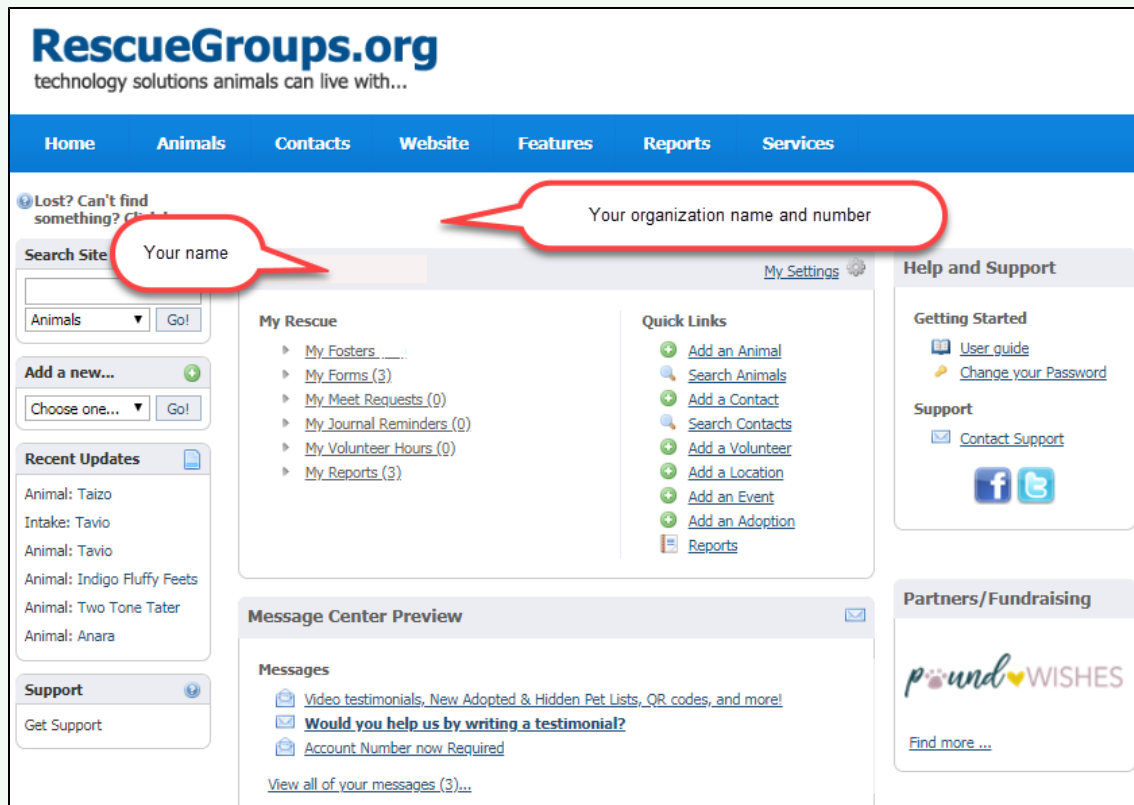

Logging in to your RescueGroups.org account

If you're brand new to RescueGroups.org, welcome aboard! This is the place to start. We've made it easy to log in to all your services from your RescueGroups.org account.

Where do I find it?

Browse to <https://rescuegroups.org> and click the **Login** button at the top of the page.

The first time you log in, you must enter your login information and then you will be taken to your account dashboard. After your first time, if you haven't logged out, you'll automatically arrive at your account screen. The account screen displayed differs depending on what services you have. When you add a service, your account dashboard may change as a result.

 If you normally logged in to your account using the Pet Adoption Portal, or by going to **the Management Interface**, we've simplified things! Log in to your account at <https://rescuegroups.org>.

On this page: